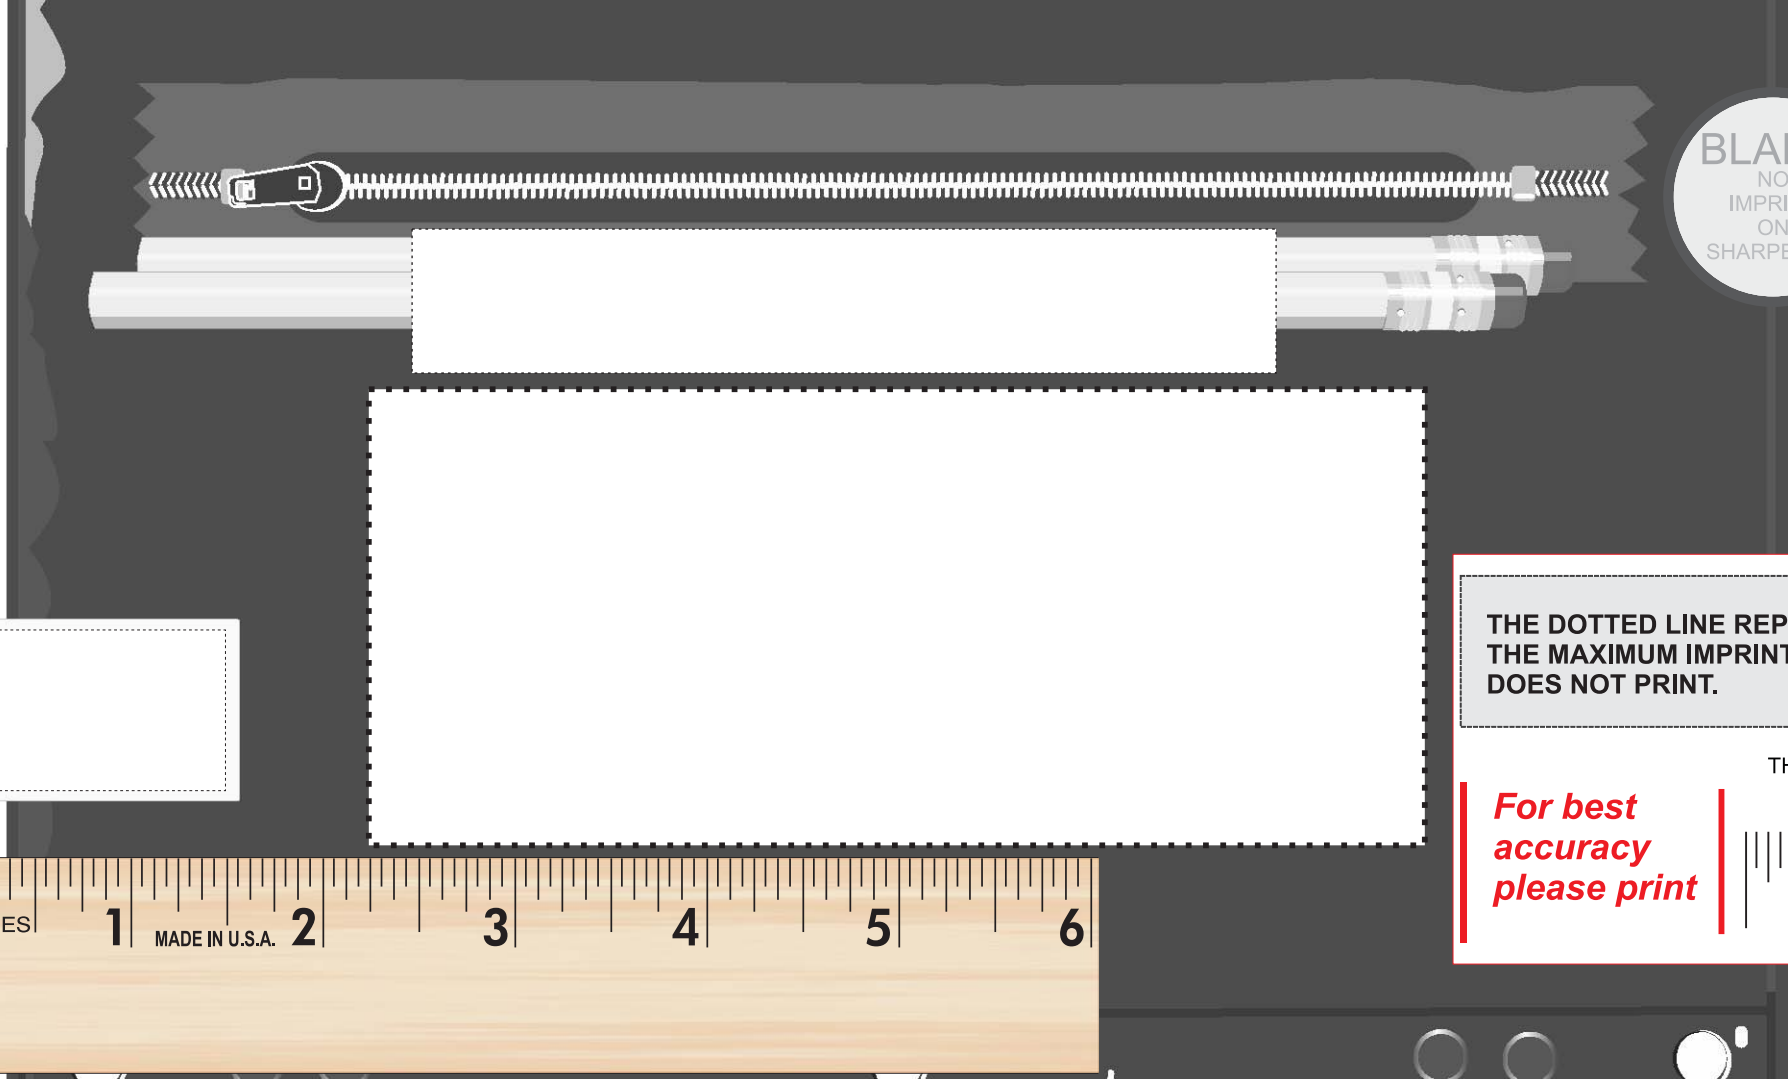

Item number: 051110
Item description:
Colored Translucent
School Kits

Please be mindful that any type smaller than 6 pt. may not print well.
If your art contains letters smaller than this size, and the proof is approved, we are not responsible for poor imprint quality.

(6 pt.)

BLANK
NO
IMPRINT
ON
SHARPENER

THE DOTTED LINE REPRESENTS
THE MAXIMUM IMPRINT AREA. IT
DOES NOT PRINT.

*For best
accuracy
please print*

THIS SHOULD
MEASURE
ONE INCH

Thank you for your business!